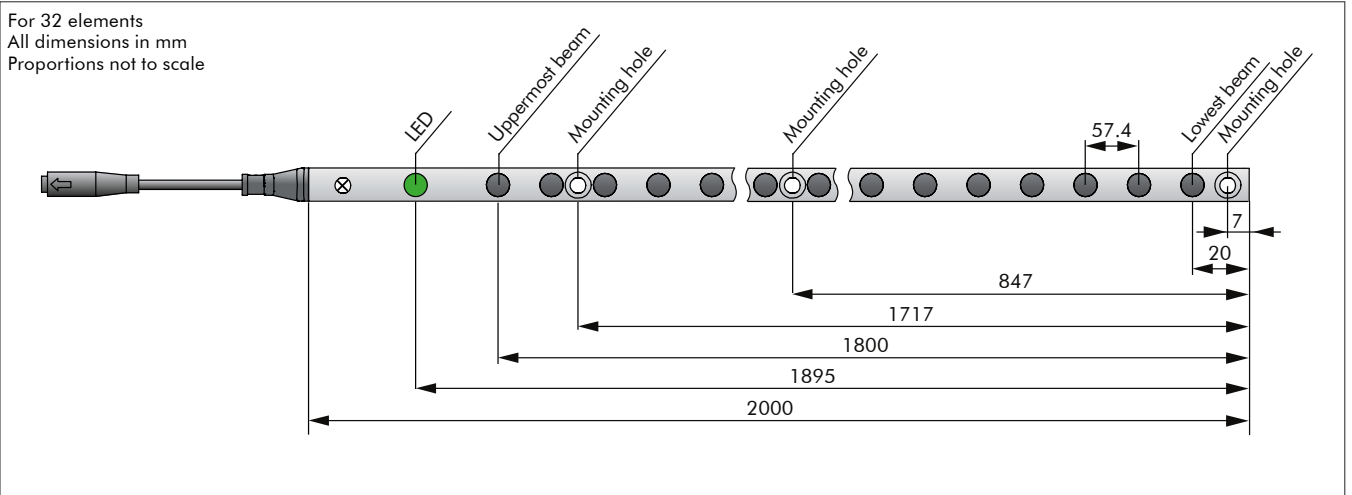

CEDES AG is certified according to ISO 9001: 2008

Features

- Can be installed anywhere thanks to its range and universal voltage of 20 ... 265 VAC or 20 ... 375 VDC
- Relay output for easy integration into existing systems
- Ideal for retrofitting using different optimized door mounting kits
- Status LED integrated into edge
- IP67 edges version available
- Edge can be front or side mounted; mounting holes are compatible with cegard/Mini, MiniMax and cegard/Max

Dimensions edges

For 32 elements
All dimensions in mm
Proportions not to scale

Dimensions control unit

All dimensions in mm
Proportions not to scale

Detailed view

Application examples