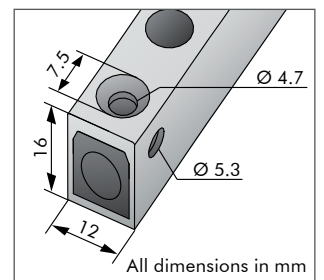

CEDES AG is certified according to ISO 9001: 2008

Features

- Can be installed anywhere thanks to its range and universal voltage of 20 ... 265 VAC or 20 ... 375 VDC
- Relay output for easy integration into existing systems
- Ideal for retrofitting using different optimized door mounting kits
- Status LED integrated into edge
- IP67 edges version available
- Edge can be front or side mounted; mounting holes are compatible with cegard/Mini, MiniMax and cegard/Max

Dimensions edges

For 32 elements
All dimensions in mm
Proportions not to scale

Dimensions control unit

All dimensions in mm
Proportions not to scale

Detailed view

Application examples