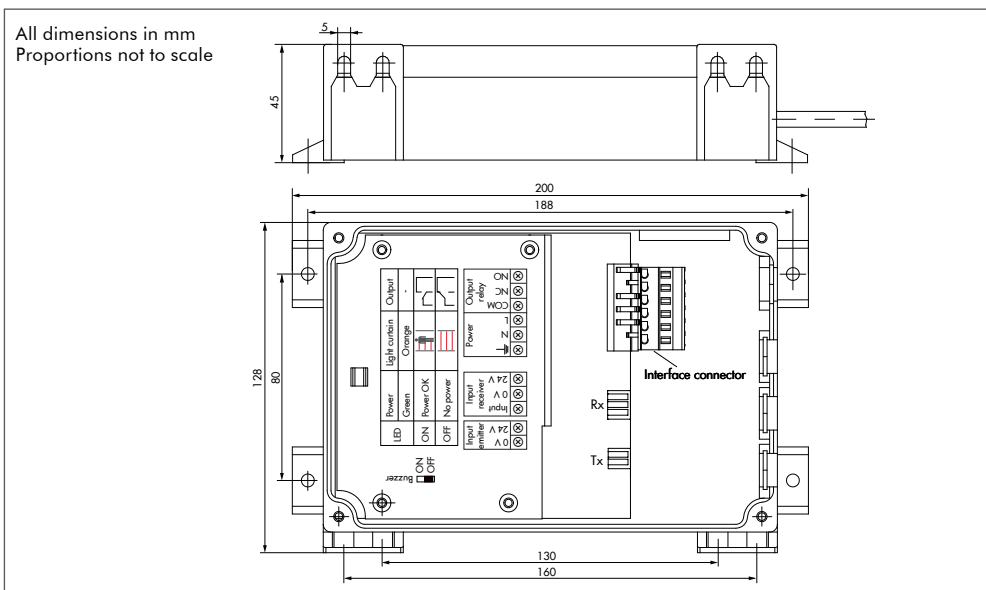

CEDES AG is certified according to ISO 9001: 2008

Features

- Can be installed anywhere thanks to its range and universal voltage of 20 ... 265 VAC or 20 ... 375 VDC
- Relay output for easy integration into existing systems
- Ideal for retrofitting using different optimized door mounting kits
- Status LED integrated into edge
- IP67 edges version available
- Edge can be front or side mounted; mounting holes are compatible with cegard/Mini, MiniMax and cegard/Max

Dimensions edges

For 32 elements
All dimensions in mm
Proportions not to scale

Dimensions control unit

All dimensions in mm
Proportions not to scale

Detailed view

Application examples